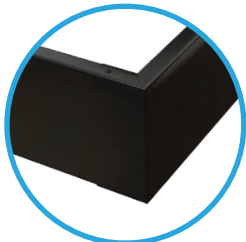

## BED BASE

Support your mattress and box spring with the SleepNest Bed Base . Crafted of 100% steel, this heavy-duty, sturdy bed base is designed for strength and durability.

Available in 6in, 7.5in, 10in