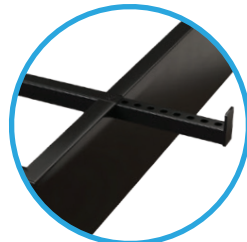

Recessed Design for Increased Toe Room